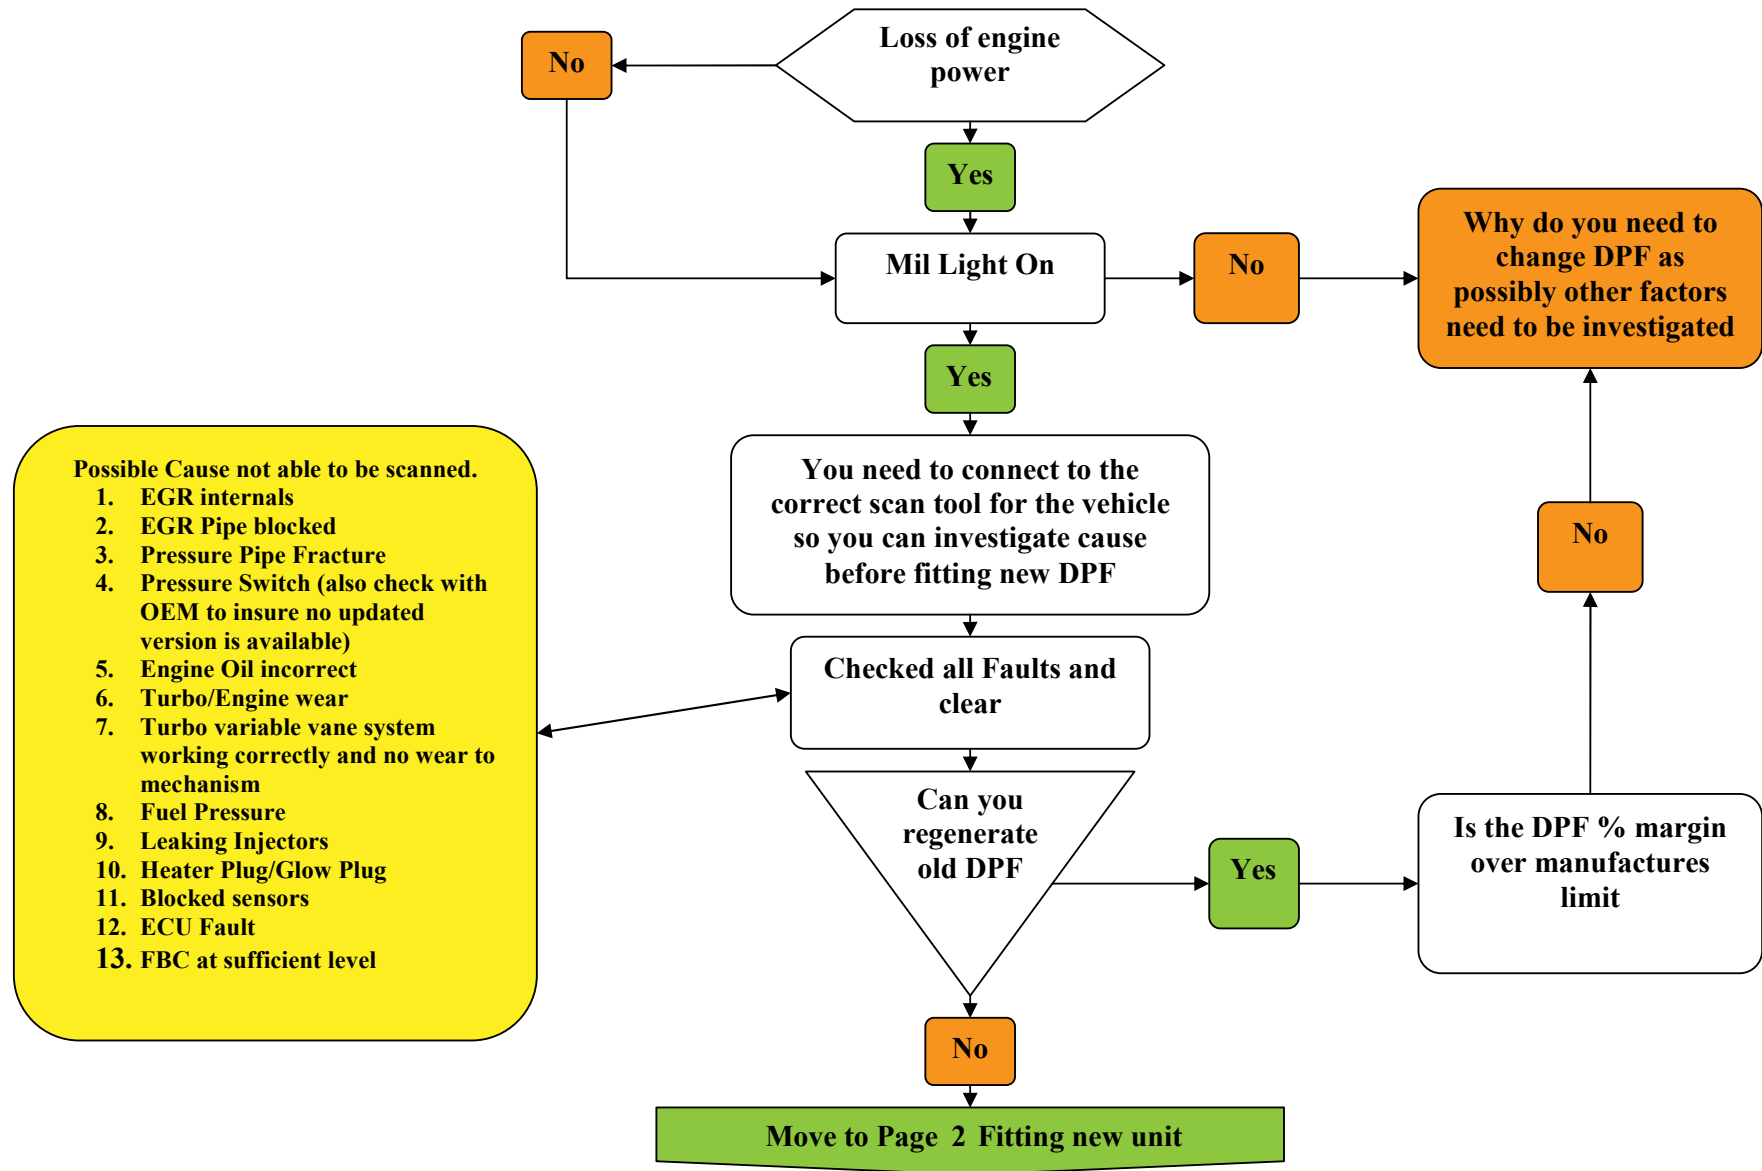

DPF Guide to Fitting for the Professional

DPF Guide to Fitting for the Professional

Please note this is only a guide and each vehicle present their own different faults and procedures , you must be competent and have the correct technical back up or you must take to a professional installer for this product.

Failure to follow the directions above will result in the DPF warranty becoming void!

For further technical help, consult the original place of purchase.