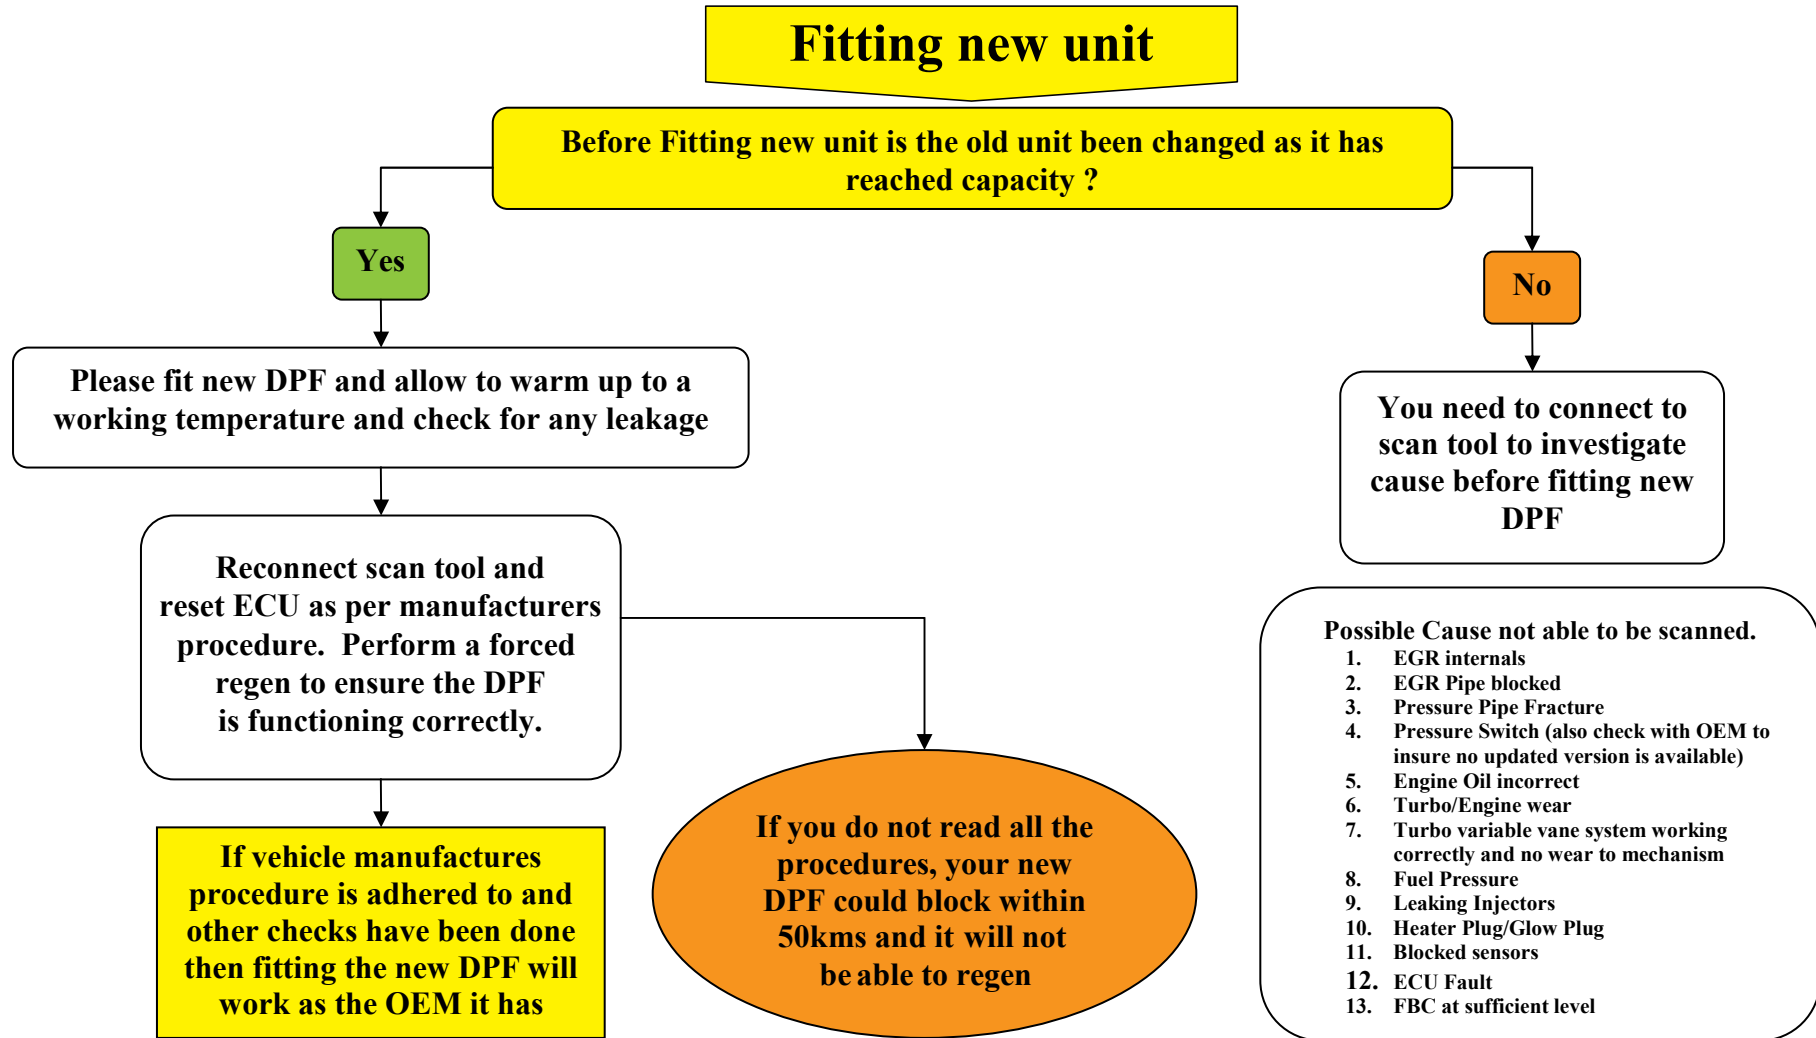

DPF Guide to Fitting for the Professional

DPF Guide to Fitting for the Professional

Please note this is only a guide and each vehicle present their own different faults and procedures , you must be competent and have the correct technical back up or you must take to a professional installer for this product.

Failure to follow the directions above will result in the DPF warranty becoming void!

For further technical help, consult the original place of purchase.